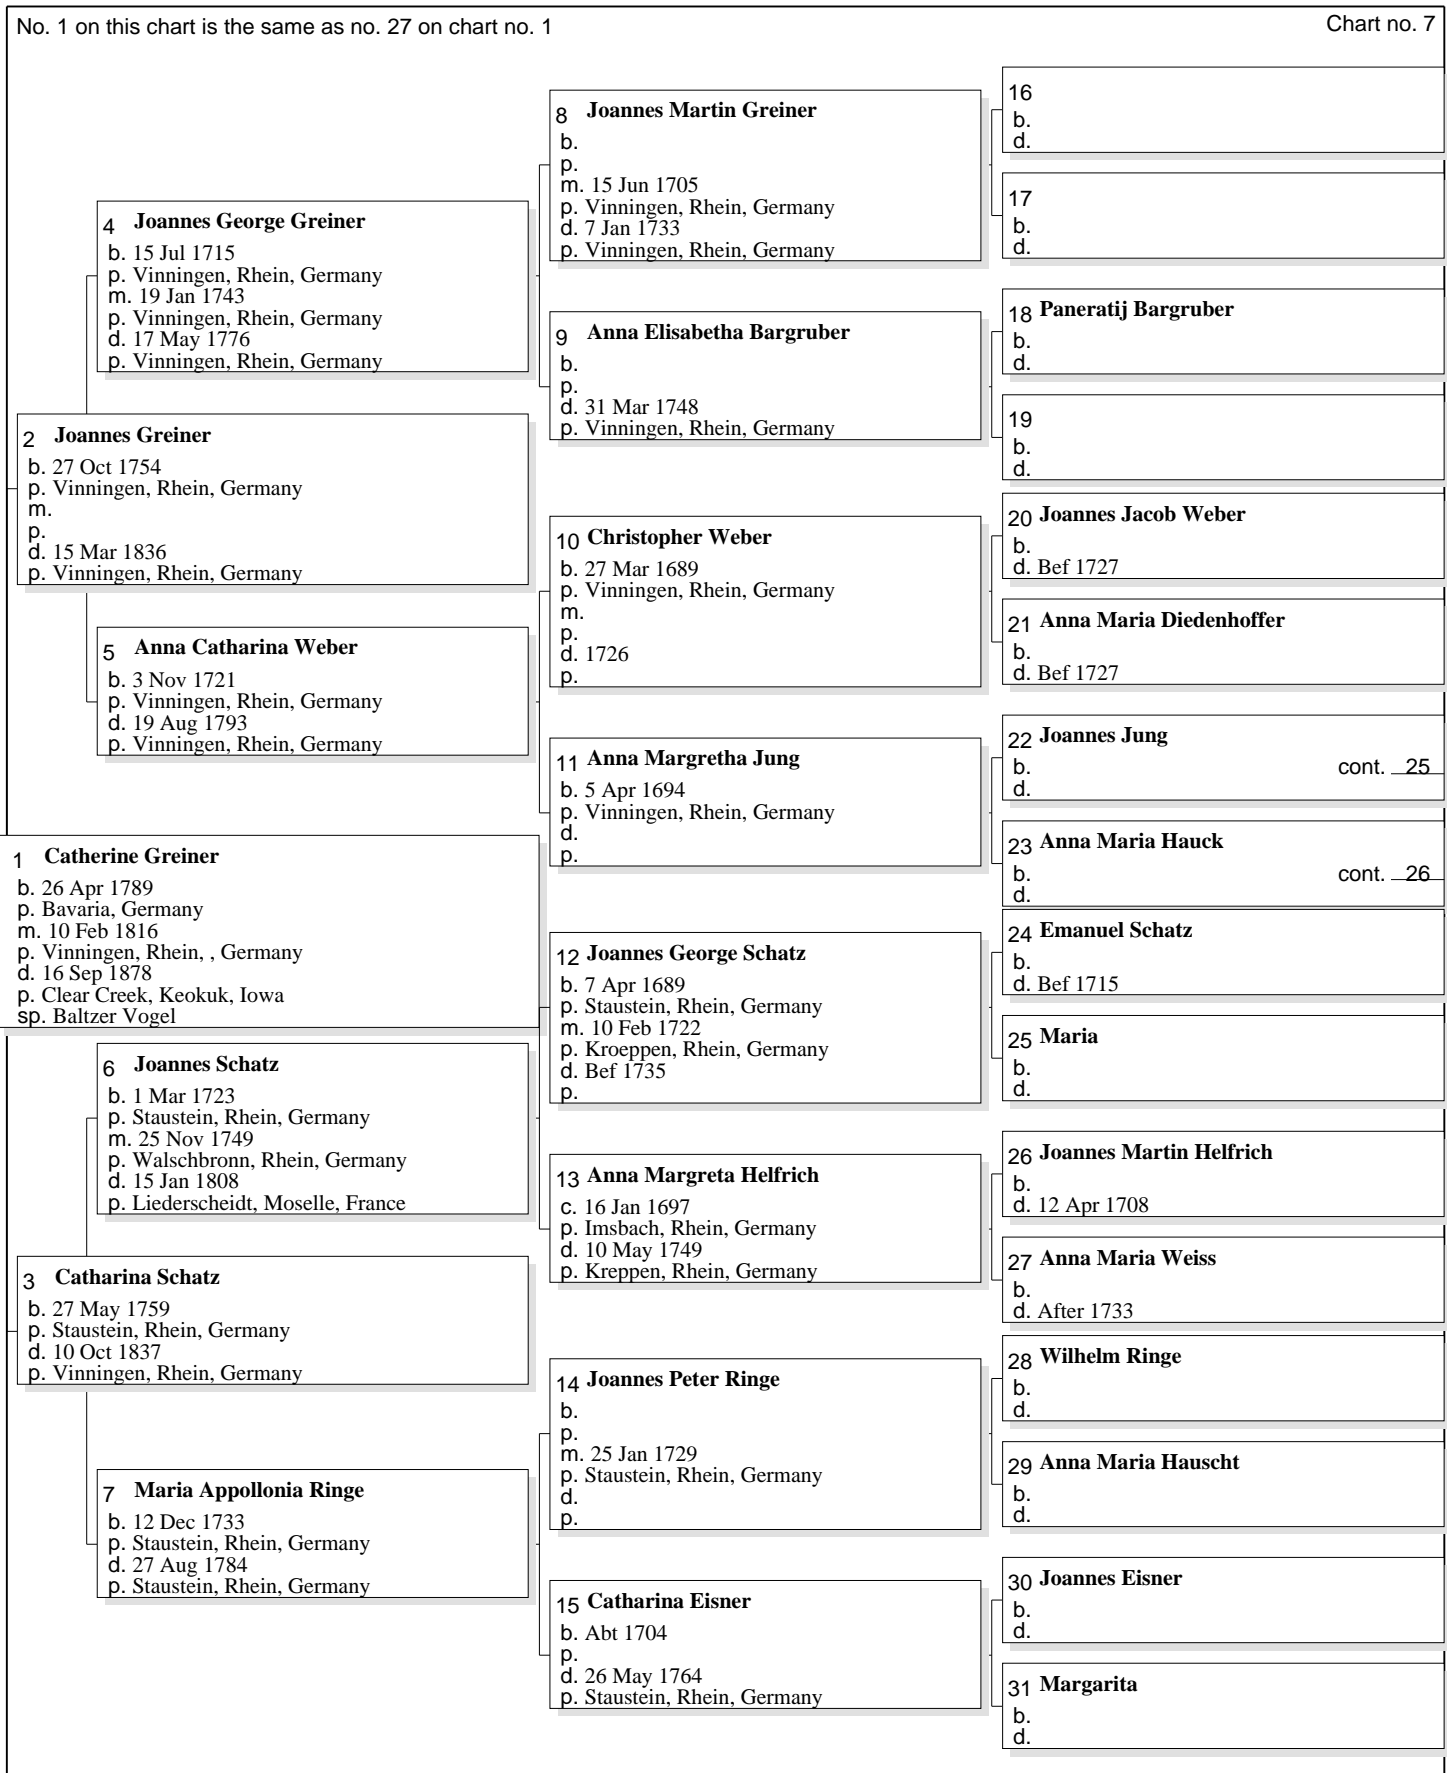

Pedigree Chart for Perie Una Whipple

Pedigree Chart for Isaac Whipple

Pedigree Chart for Patience Wing

Pedigree Chart for William C. Biggs

Pedigree Chart for Emiline Priest

Pedigree Chart for Baltzer Vogel

Pedigree Chart for Catherine Greiner

Pedigree Chart for Jonathan Fulford

Pedigree Chart for Rebecca Brown

Pedigree Chart for John McLaughlin

Pedigree Chart for Elizabeth Wright

Pedigree Chart for John Wing

Pedigree Chart for Martha Spooner

Pedigree Chart for William Gifford

Pedigree Chart for Jashub Wing

Pedigree Chart for Anna Hoxie

Pedigree Chart for William Osborne

No. 1 on this chart is the same as no. 28 on chart no. 3 Chart no. 17