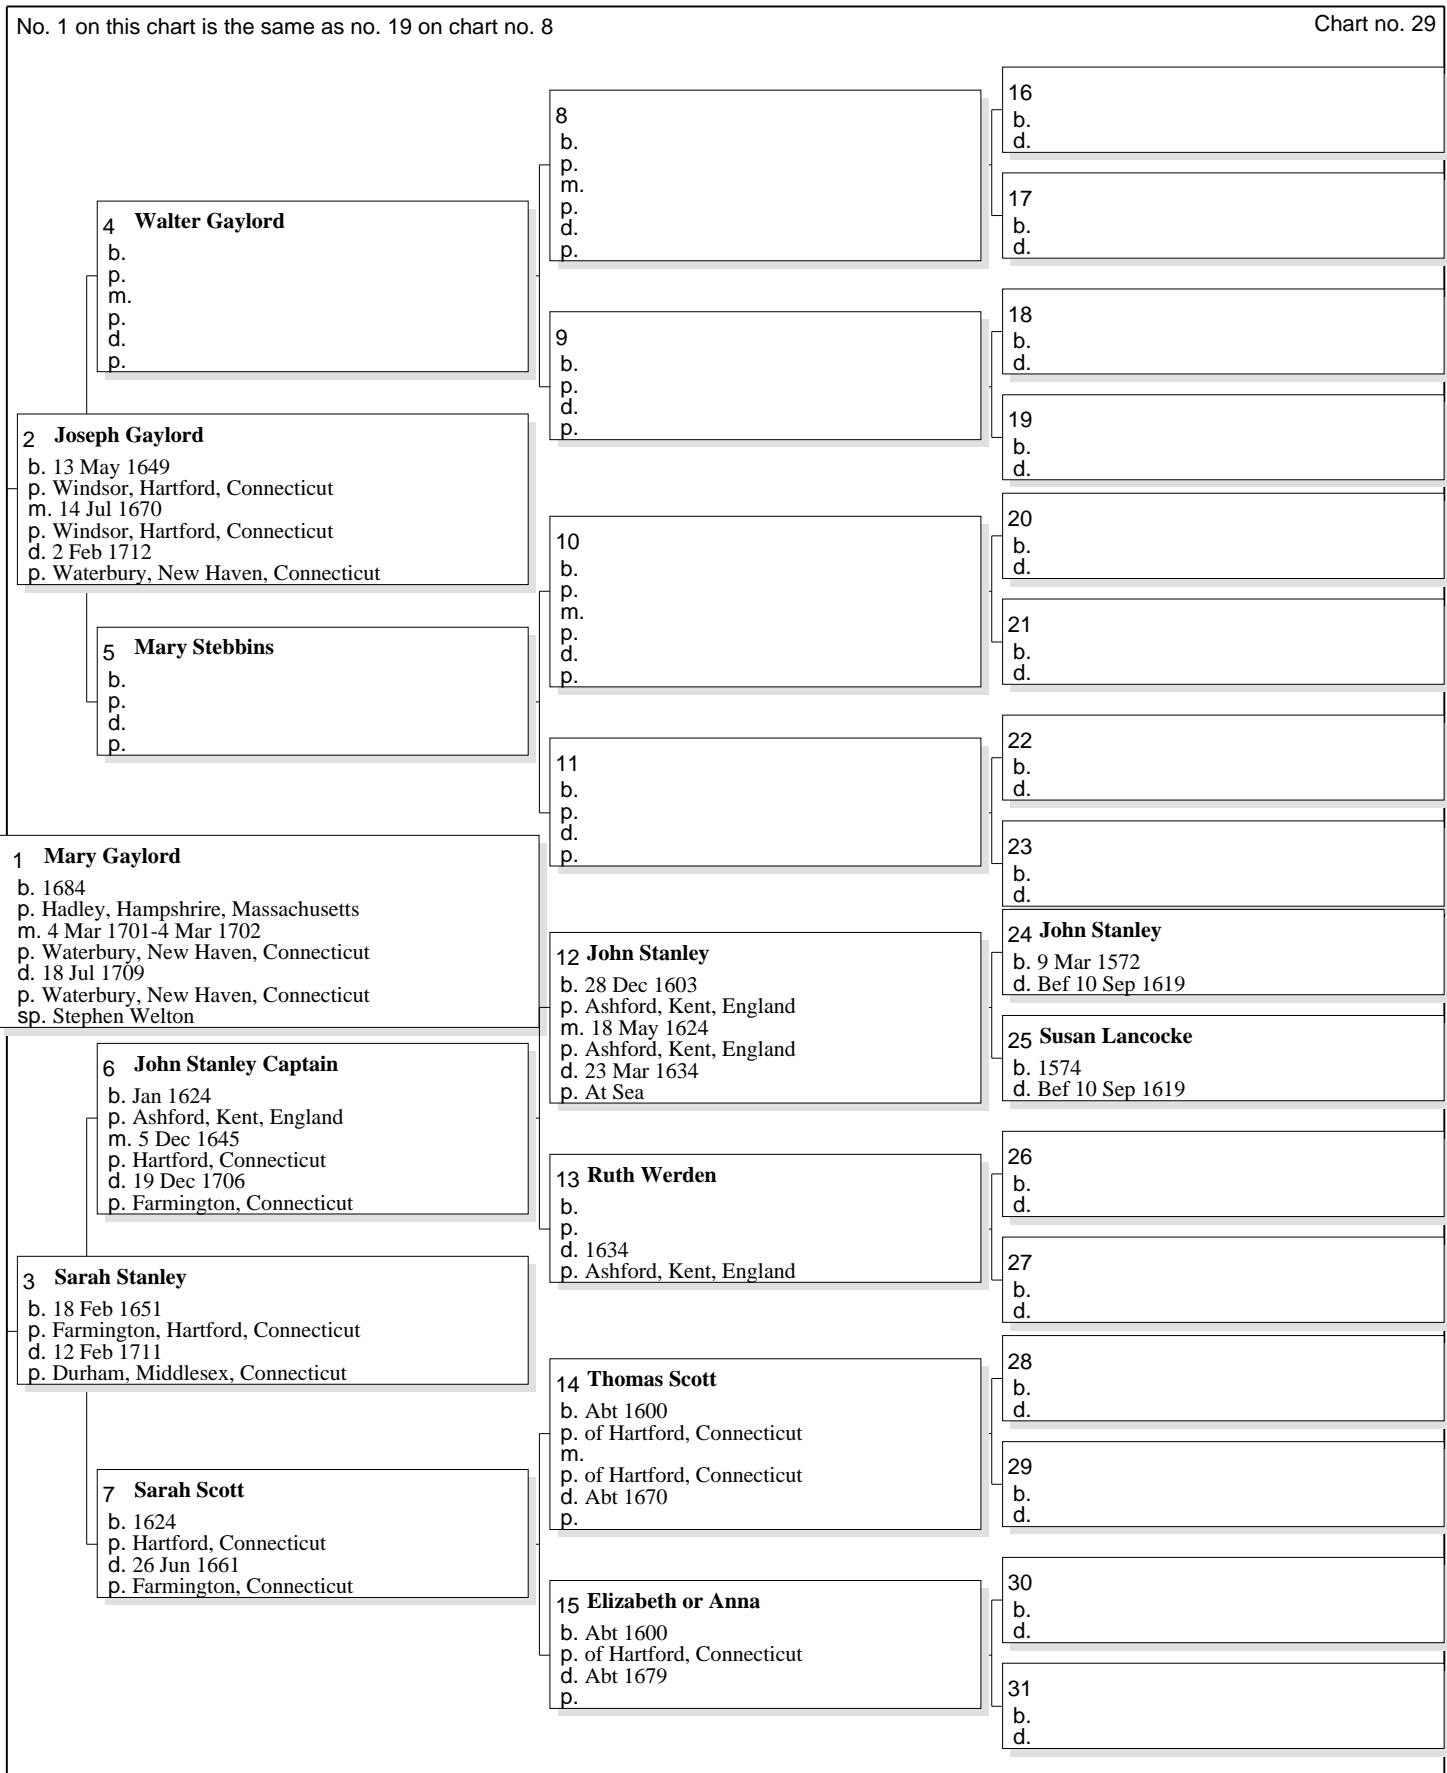

Pedigree Chart for Martha Spooner

Pedigree Chart for William Gifford

Pedigree Chart for Jashub Wing

Pedigree Chart for Anna Hoxie

Pedigree Chart for William Osborne

No. 1 on this chart is the same as no. 28 on chart no. 3 Chart no. 17

Pedigree Chart for Joannes Jung

Pedigree Chart for Anna Maria Hauck

Pedigree Chart for Phebe Clark

Pedigree Chart for Stephen Welton

Pedigree Chart for Mary Gaylord

Pedigree Chart for Samuel Doolittle

Pedigree Chart for Mehitabel Bailey

Pedigree Chart for Samuel Bassett

Pedigree Chart for Mary Hitchcock

Pedigree Chart for Englebert Huff

No. 1 on this chart is the same as no. 24 on chart no. 11

Chart no. 34

Pedigree Chart for Maria or Maritie Williams