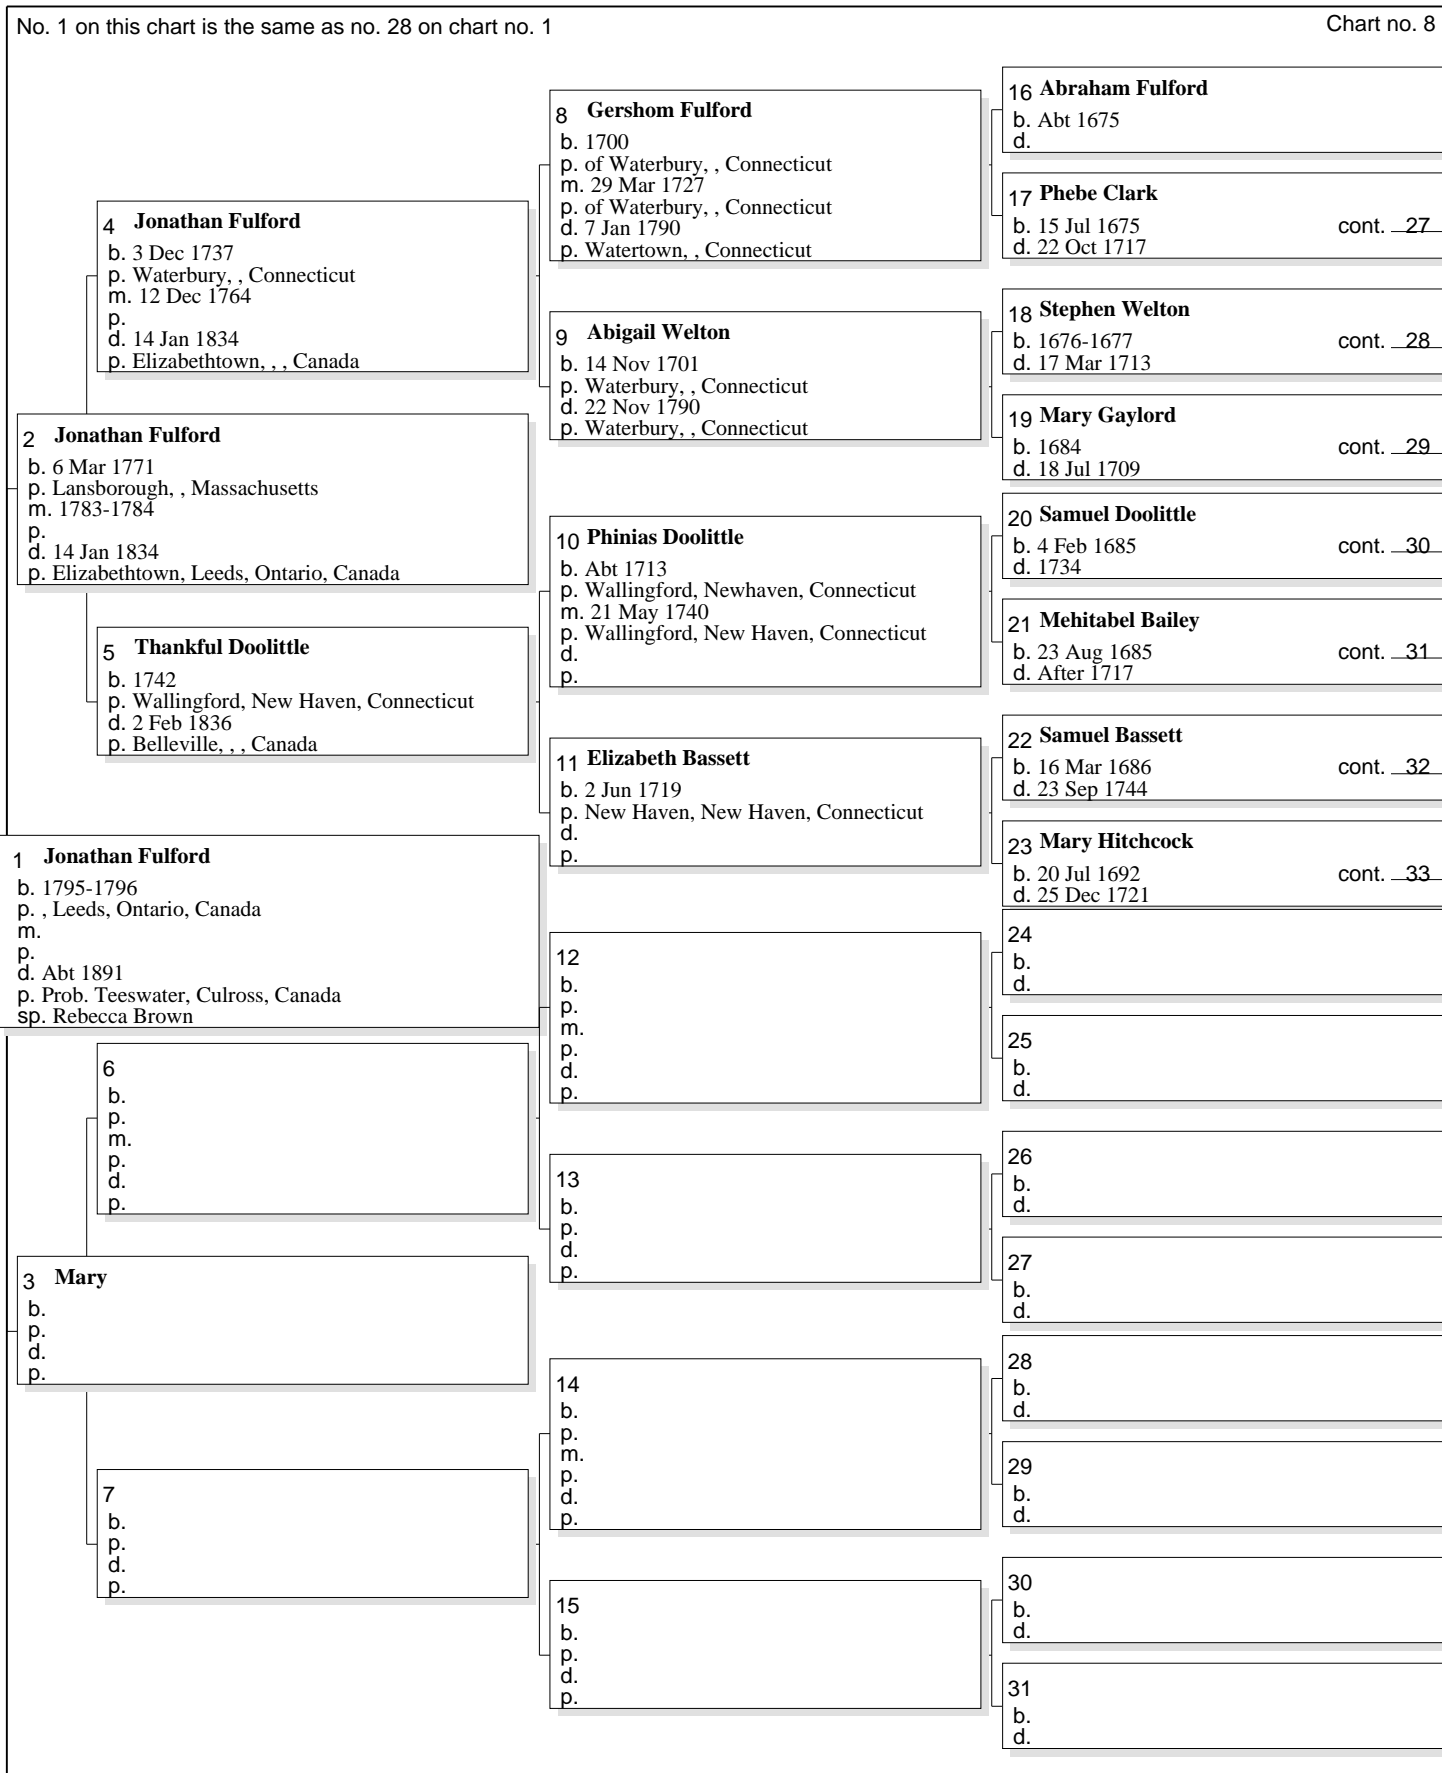

Pedigree Chart for Perie Una Whipple

Pedigree Chart for Isaac Whipple

Pedigree Chart for Patience Wing

Pedigree Chart for William C. Biggs

Pedigree Chart for Emiline Priest

Pedigree Chart for Baltzer Vogel

Pedigree Chart for Catherine Greiner

Pedigree Chart for Jonathan Fulford

Pedigree Chart for Rebecca Brown

Pedigree Chart for John McLaughlin

Pedigree Chart for Elizabeth Wright

Pedigree Chart for John Wing

Pedigree Chart for Martha Spooner

Pedigree Chart for William Gifford

Pedigree Chart for Jashub Wing

Pedigree Chart for Anna Hoxie

Pedigree Chart for William Osborne

No. 1 on this chart is the same as no. 28 on chart no. 3 Chart no. 17