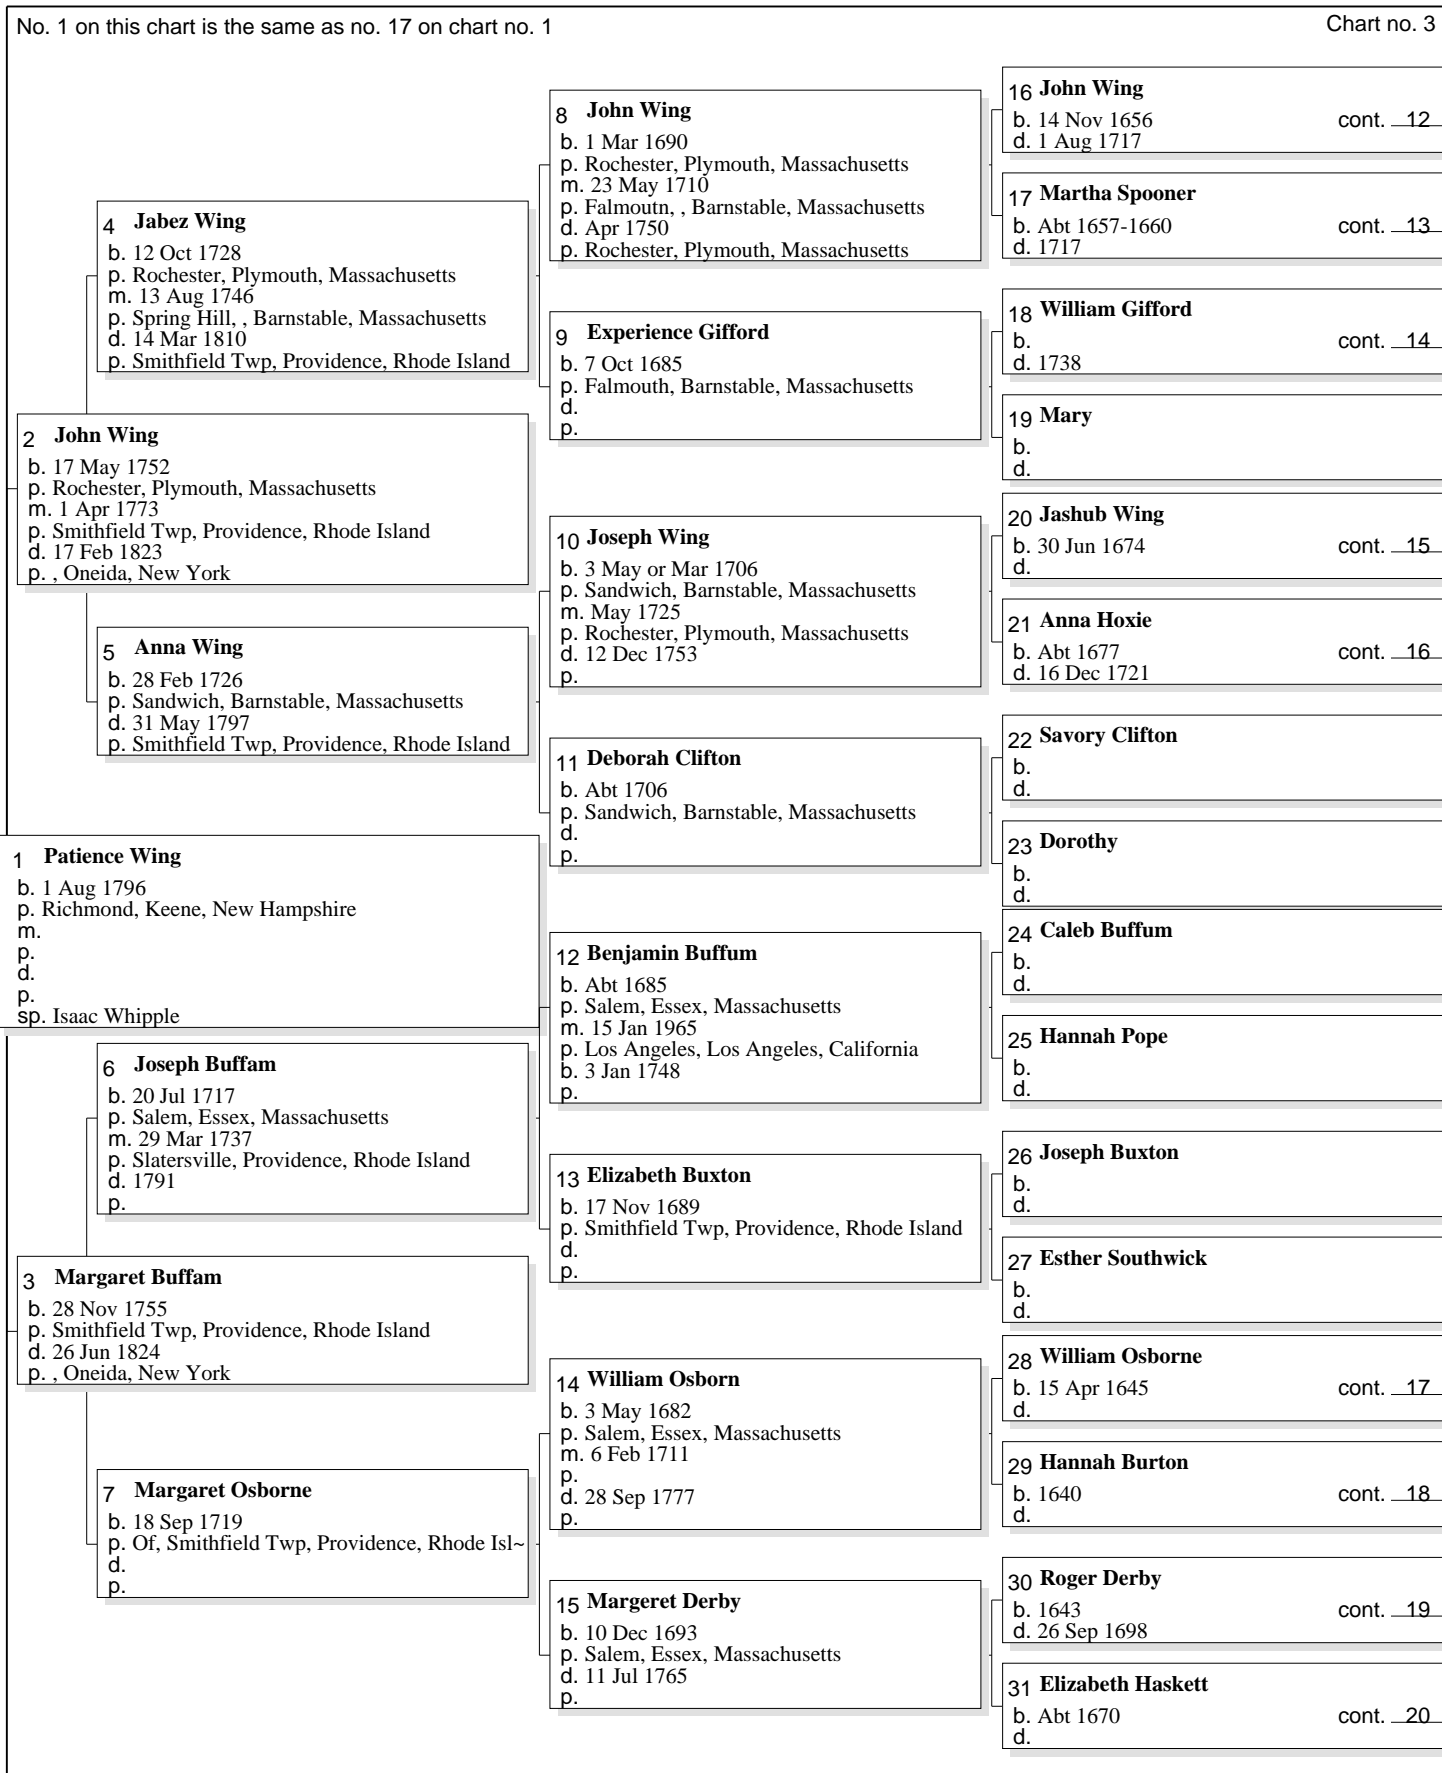

Pedigree Chart for Perie Una Whipple

Pedigree Chart for Isaac Whipple

Pedigree Chart for Patience Wing

Pedigree Chart for William C. Biggs

Pedigree Chart for Emiline Priest

Pedigree Chart for Baltzer Vogel

Pedigree Chart for Catherine Greiner

Pedigree Chart for Jonathan Fulford

Pedigree Chart for Rebecca Brown

Pedigree Chart for John McLaughlin

Pedigree Chart for Elizabeth Wright

Pedigree Chart for John Wing

Pedigree Chart for Martha Spooner

Pedigree Chart for William Gifford

Pedigree Chart for Jashub Wing

Pedigree Chart for Anna Hoxie

Pedigree Chart for William Osborne

No. 1 on this chart is the same as no. 28 on chart no. 3 Chart no. 17

Pedigree Chart for Joannes Jung

Pedigree Chart for Anna Maria Hauck

Pedigree Chart for Phebe Clark

Pedigree Chart for Stephen Welton

Pedigree Chart for Mary Gaylord

Pedigree Chart for Samuel Doolittle

Pedigree Chart for Mehitabel Bailey