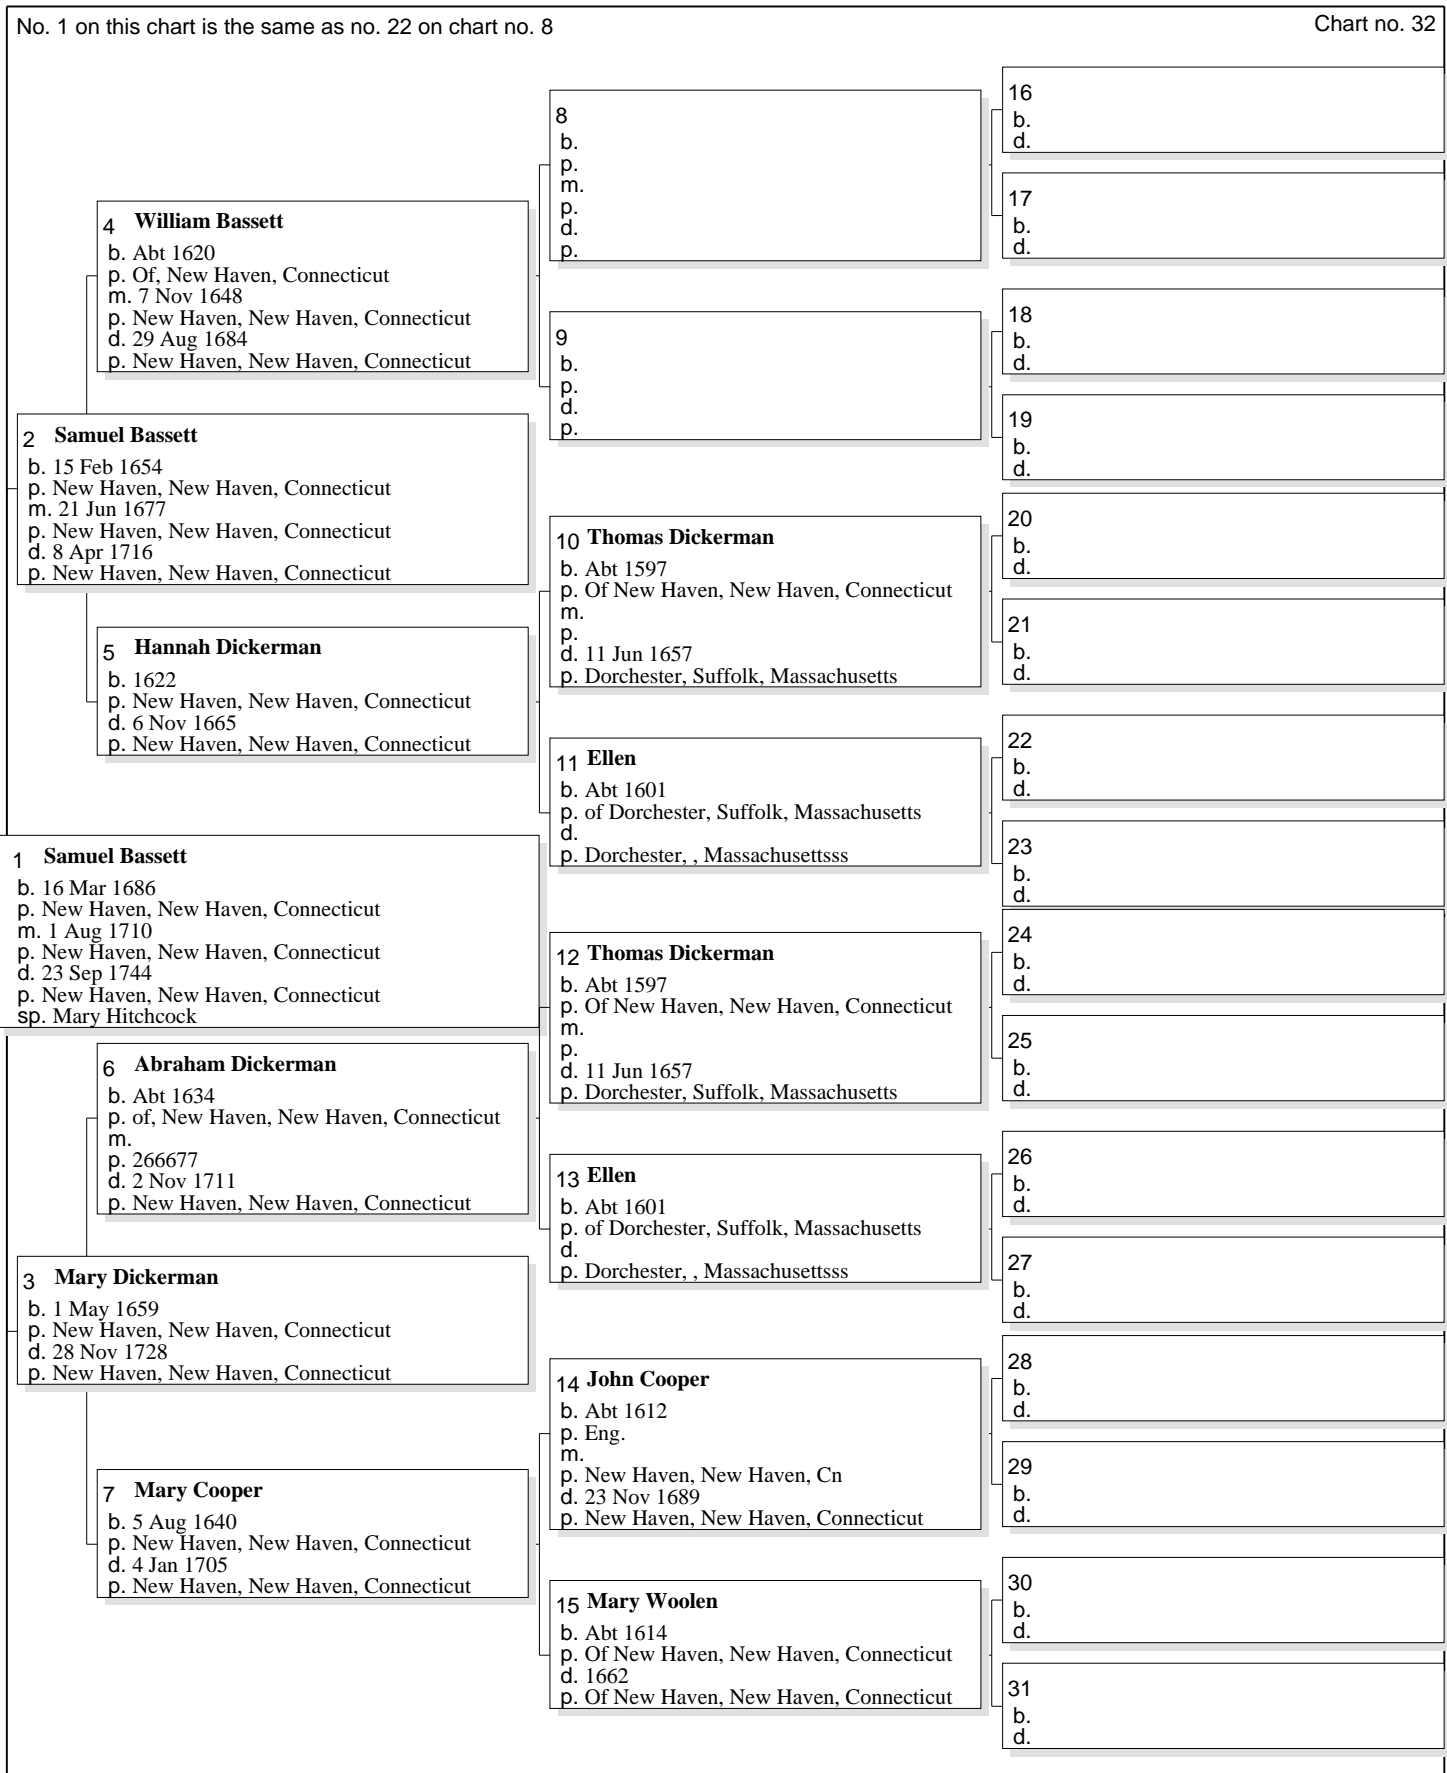

Pedigree Chart for Martha Spooner

Pedigree Chart for William Gifford

Pedigree Chart for Jashub Wing

Pedigree Chart for Anna Hoxie

Pedigree Chart for William Osborne

No. 1 on this chart is the same as no. 28 on chart no. 3 Chart no. 17

Pedigree Chart for Hannah Burton

Pedigree Chart for Roger Derby

Pedigree Chart for Elizabeth Haskett

Pedigree Chart for Josiah Chatfield

Pedigree Chart for Mary Hull

Pedigree Chart for Caleb Woodworth

Pedigree Chart for Jane Munger

Pedigree Chart for Joannes Jung

Pedigree Chart for Anna Maria Hauck

Pedigree Chart for Phebe Clark

Pedigree Chart for Stephen Welton

Pedigree Chart for Mary Gaylord

Pedigree Chart for Samuel Doolittle

Pedigree Chart for Mehitabel Bailey

Pedigree Chart for Samuel Bassett

Pedigree Chart for Mary Hitchcock

Pedigree Chart for Englebert Huff

No. 1 on this chart is the same as no. 24 on chart no. 11

Chart no. 34

Pedigree Chart for Maria or Maritie Williams