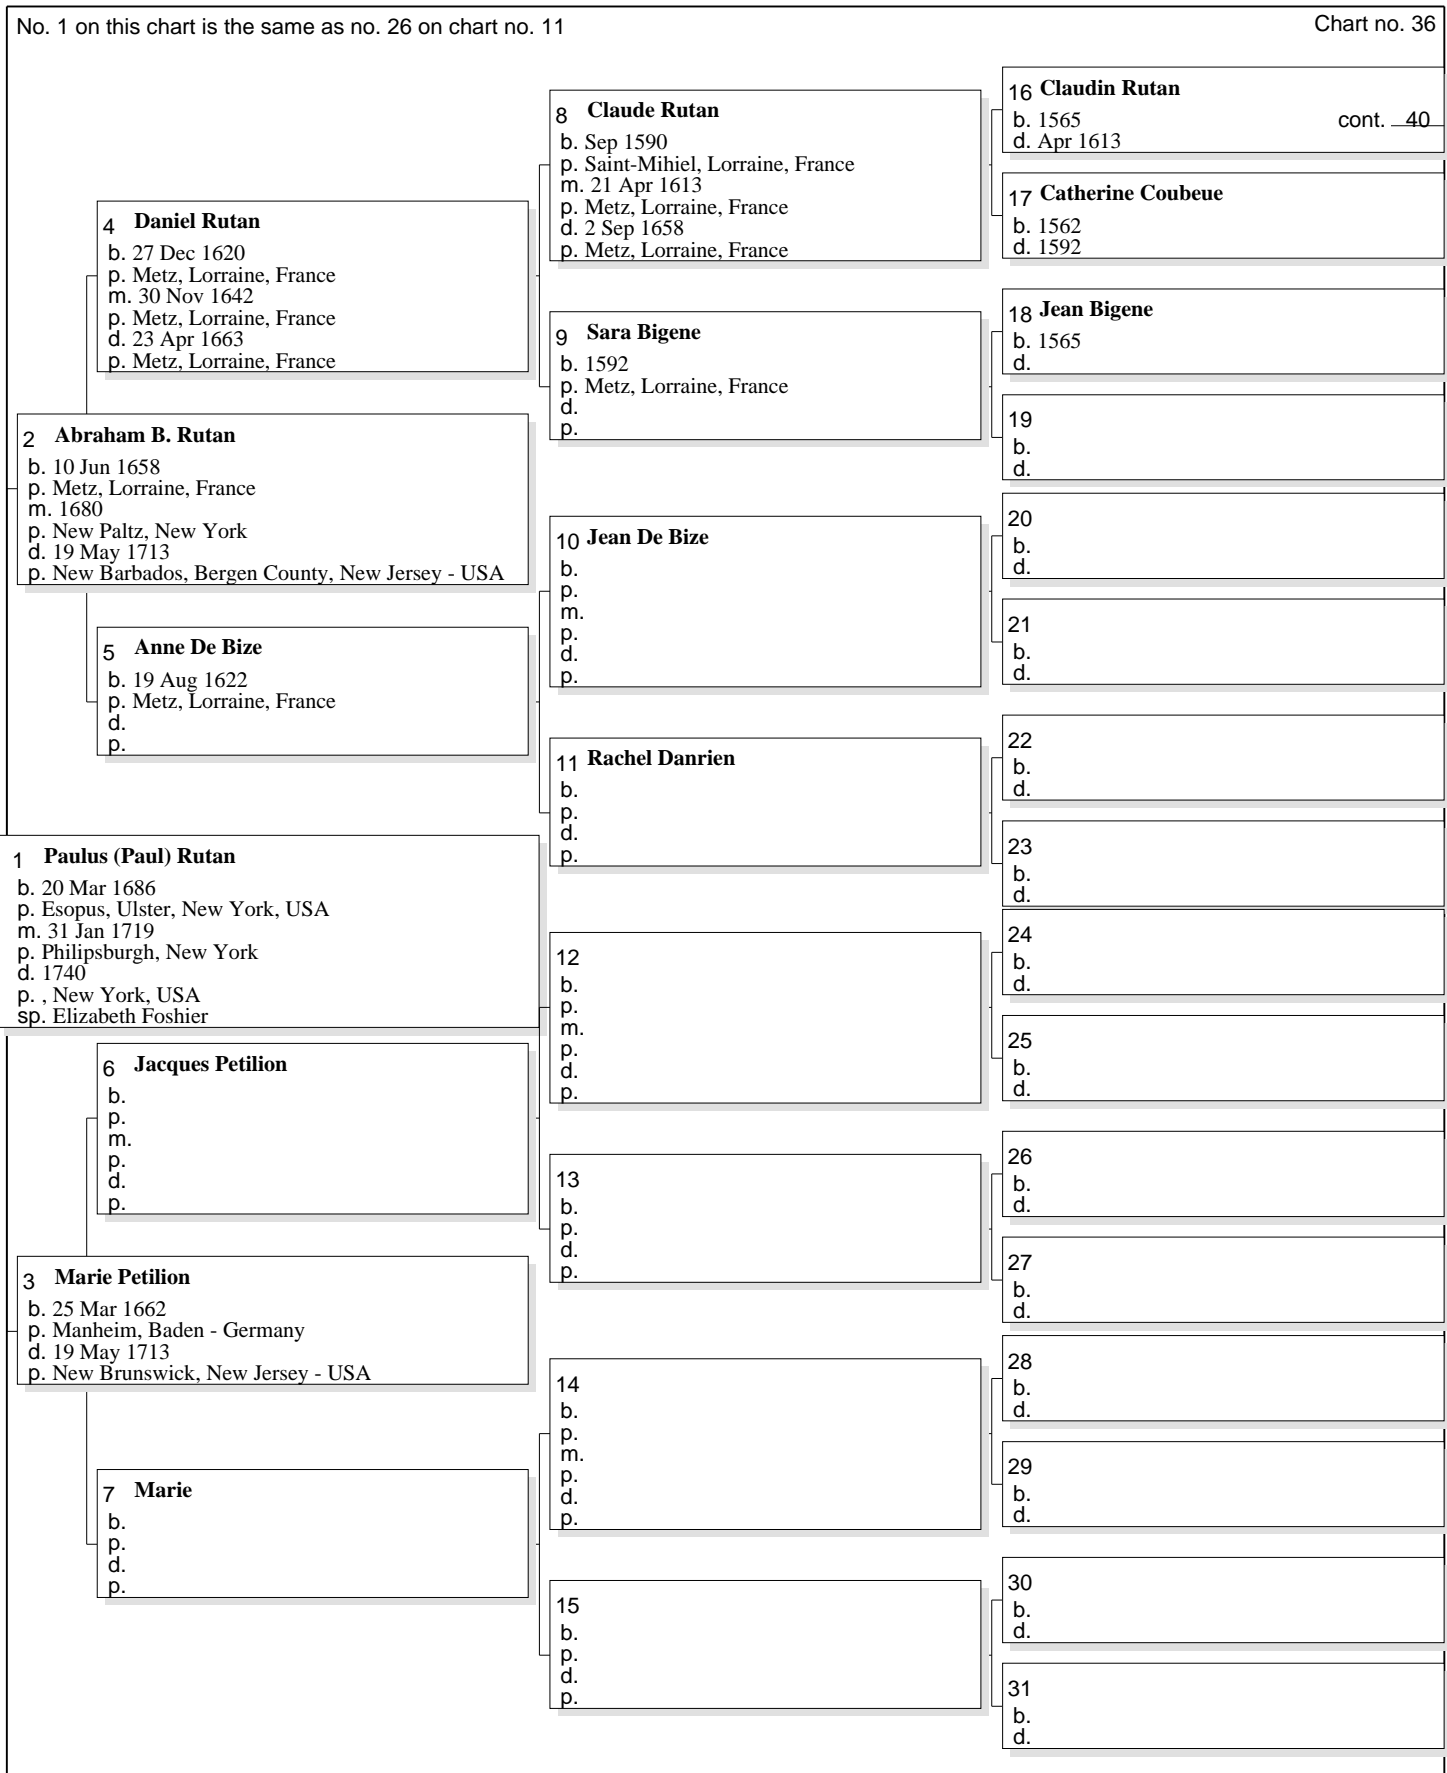

Pedigree Chart for Paulus (Paul) Rutan