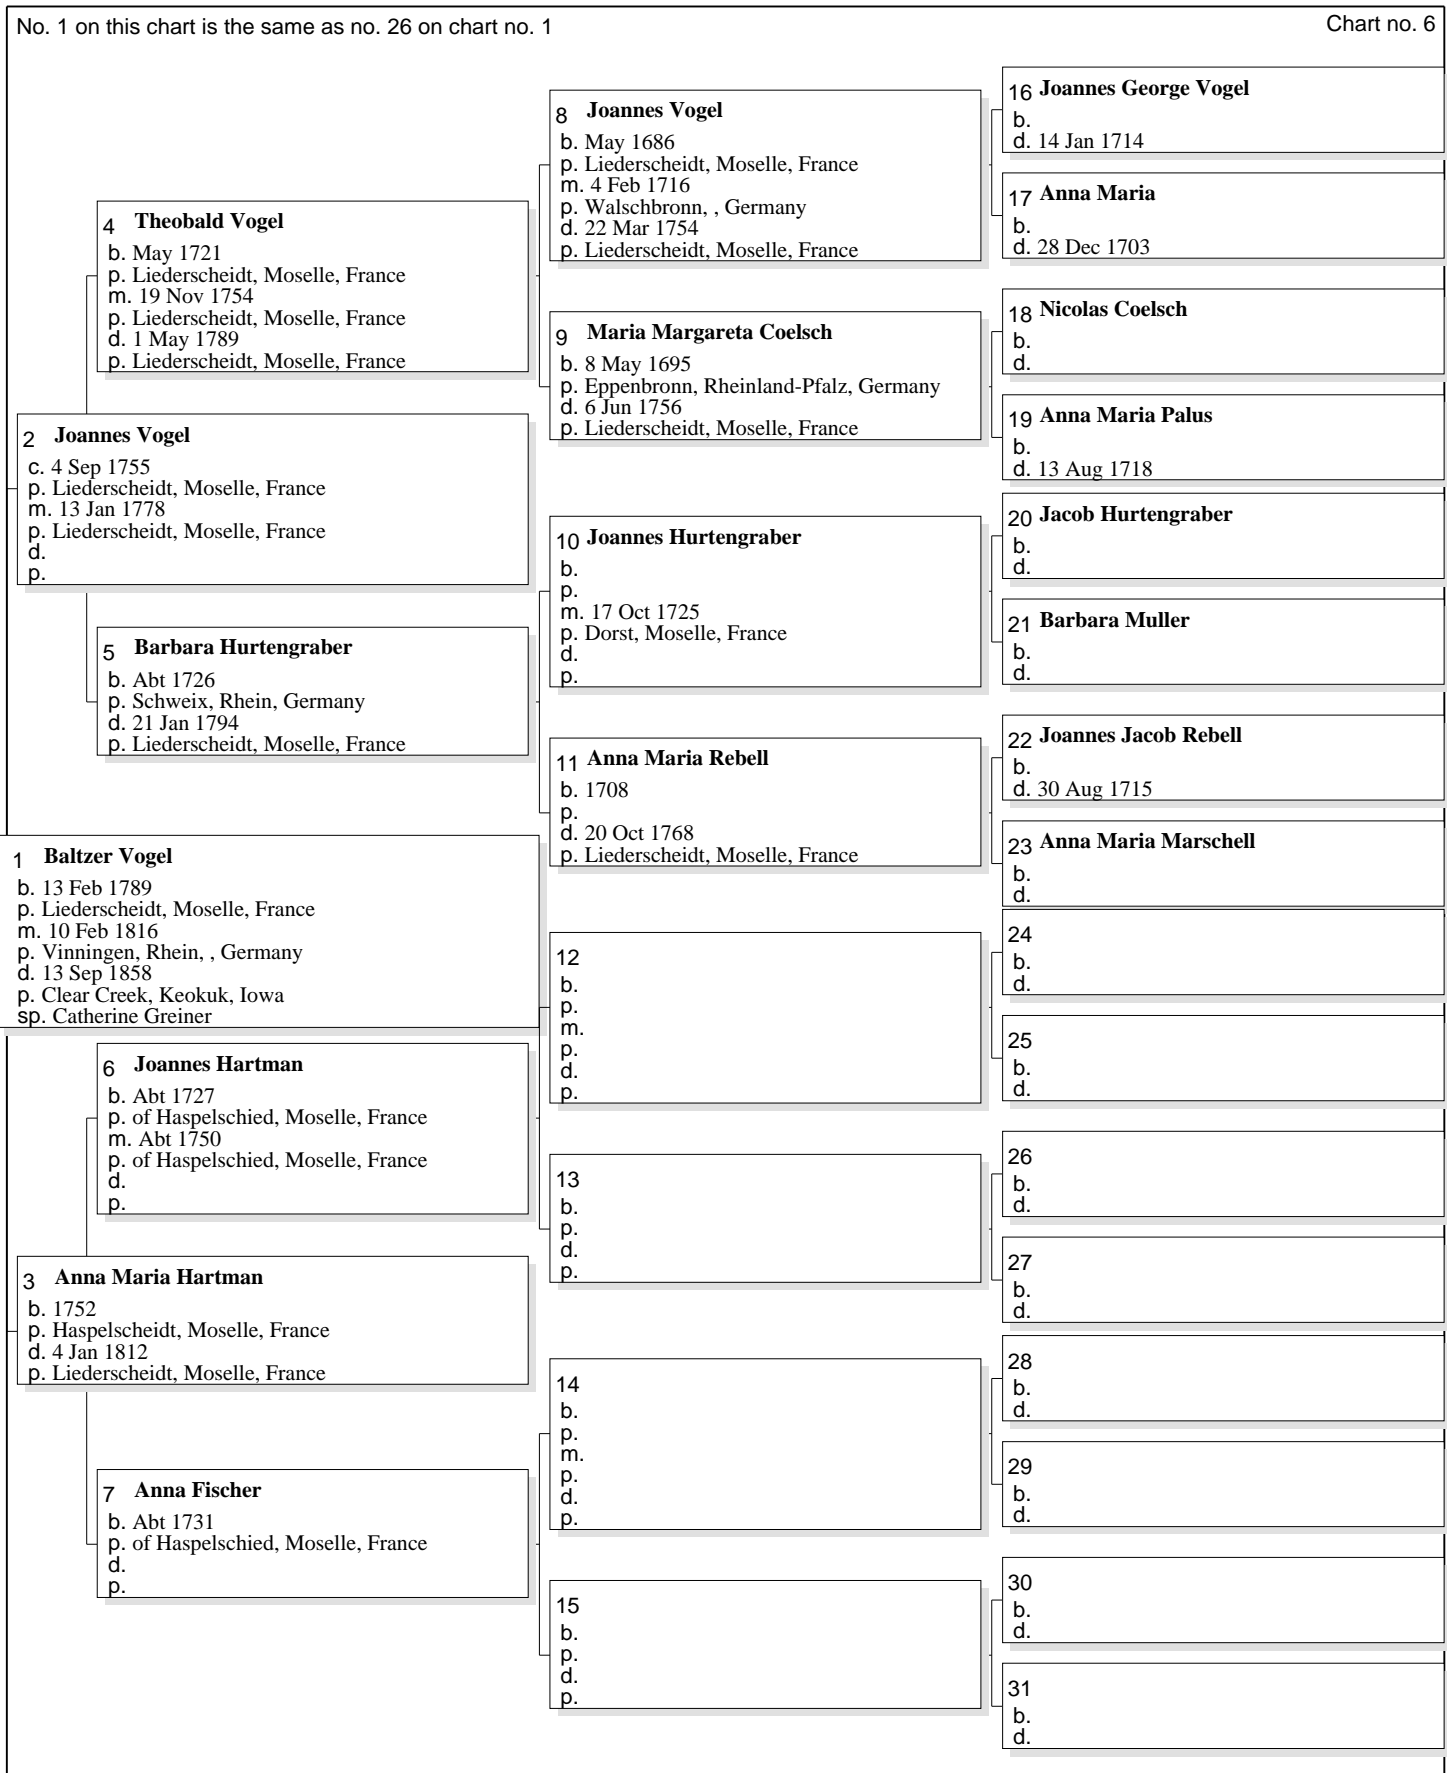

Pedigree Chart for Perie Una Whipple

Pedigree Chart for Isaac Whipple

Pedigree Chart for Patience Wing

Pedigree Chart for William C. Biggs

Pedigree Chart for Emiline Priest

Pedigree Chart for Baltzer Vogel

Pedigree Chart for Catherine Greiner

Pedigree Chart for Jonathan Fulford

Pedigree Chart for Rebecca Brown

Pedigree Chart for John McLaughlin

Pedigree Chart for Elizabeth Wright

Pedigree Chart for John Wing

Pedigree Chart for Martha Spooner

Pedigree Chart for William Gifford

Pedigree Chart for Jashub Wing

Pedigree Chart for Anna Hoxie

Pedigree Chart for William Osborne

No. 1 on this chart is the same as no. 28 on chart no. 3 Chart no. 17